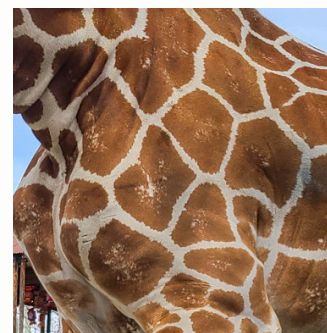

GIRAFFE SPOT MATCH

Giraffe have unique spot patterns. Just like our finger prints - no two are the same! Can you match the spots with the correct giraffe? Below we've zoomed in on the shoulder of Blank Park Zoo's giraffe. Can you match the shoulder picture with the correct giraffe?

C

ANSWER KEY: Skye - A; Bakari - B; Zola - C; Jakobi - D